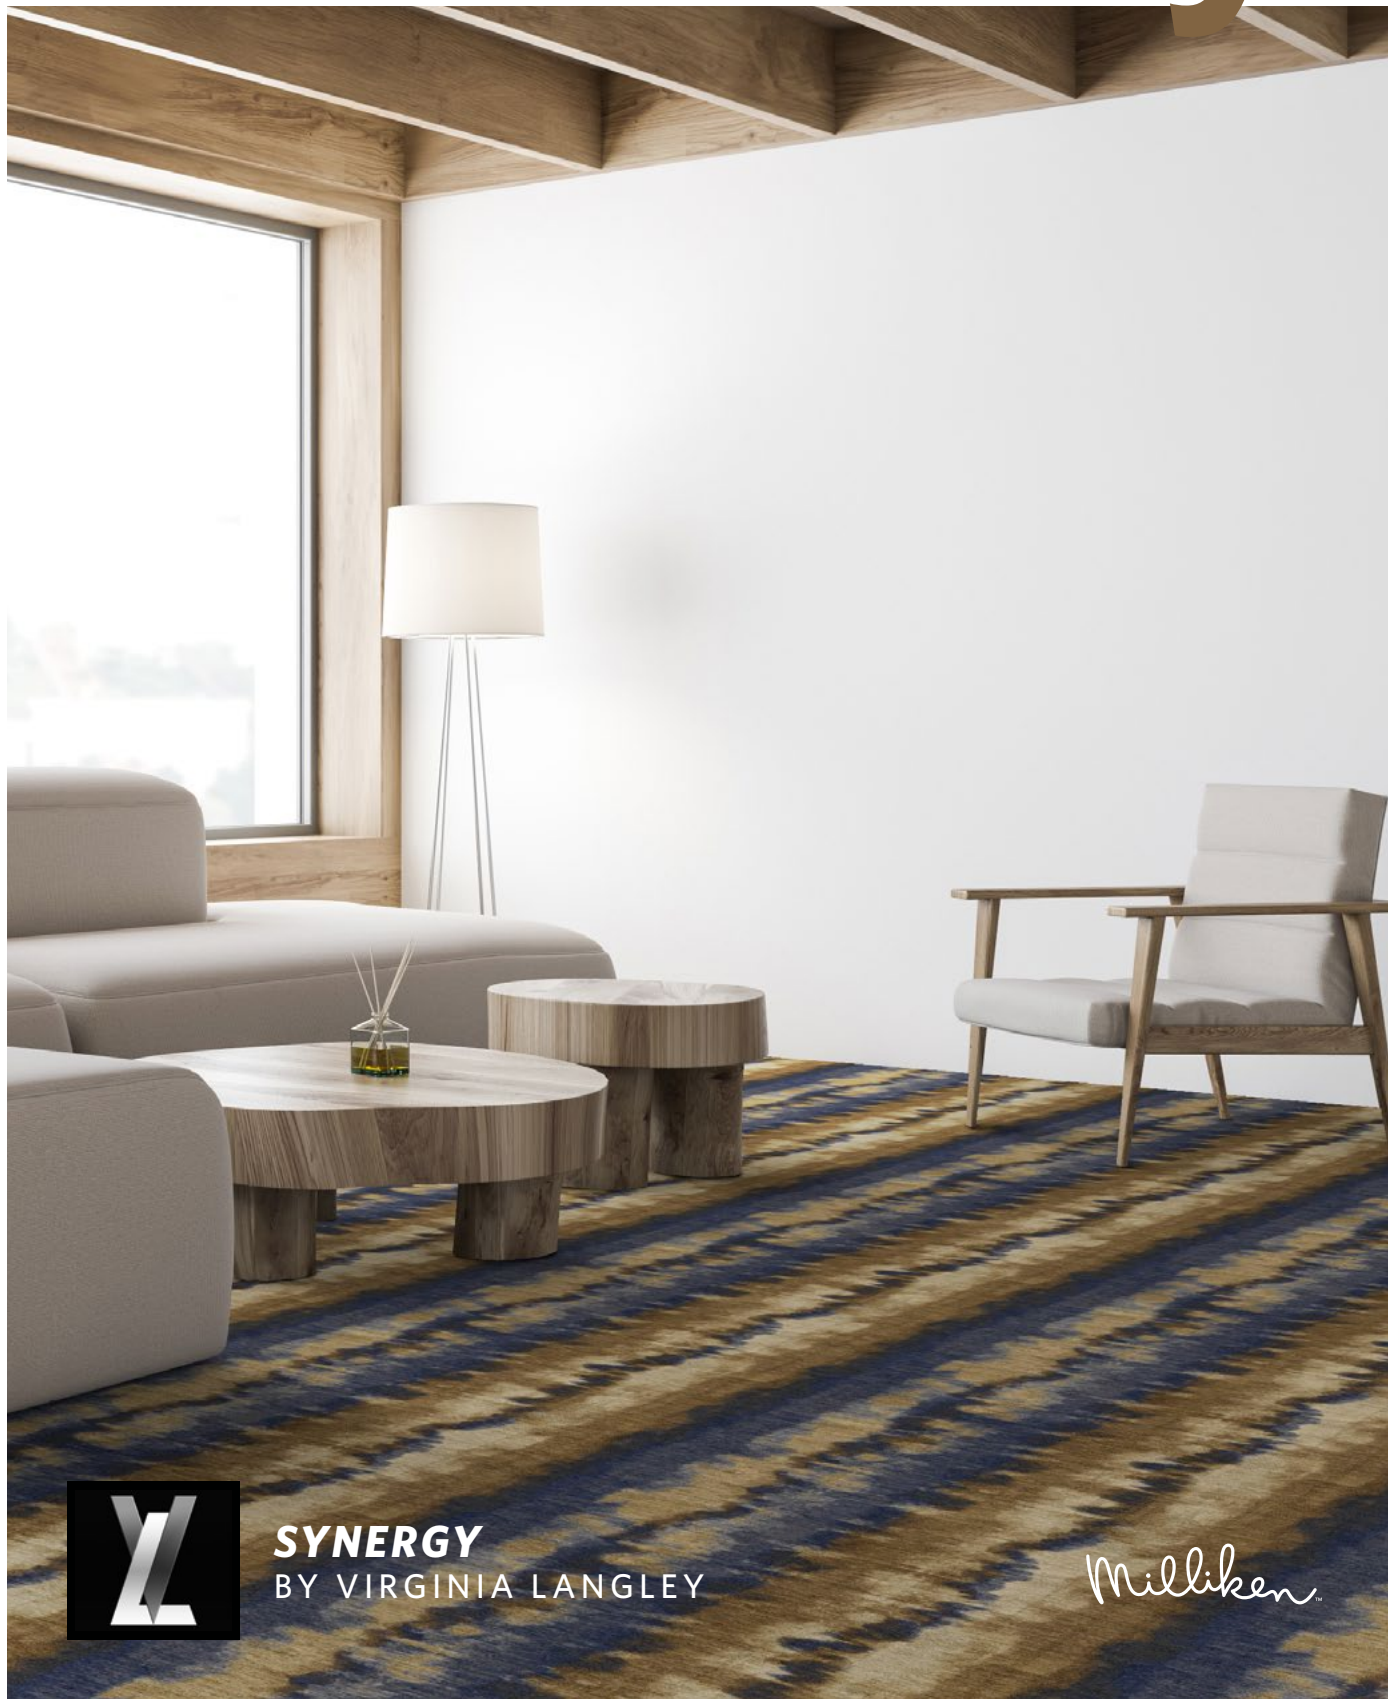

amenity

ISSUE TWENTY-FIVE//2024

MILLIKENFLOORS.COM

SYNERGY
BY VIRGINIA LANGLEY

Milliken