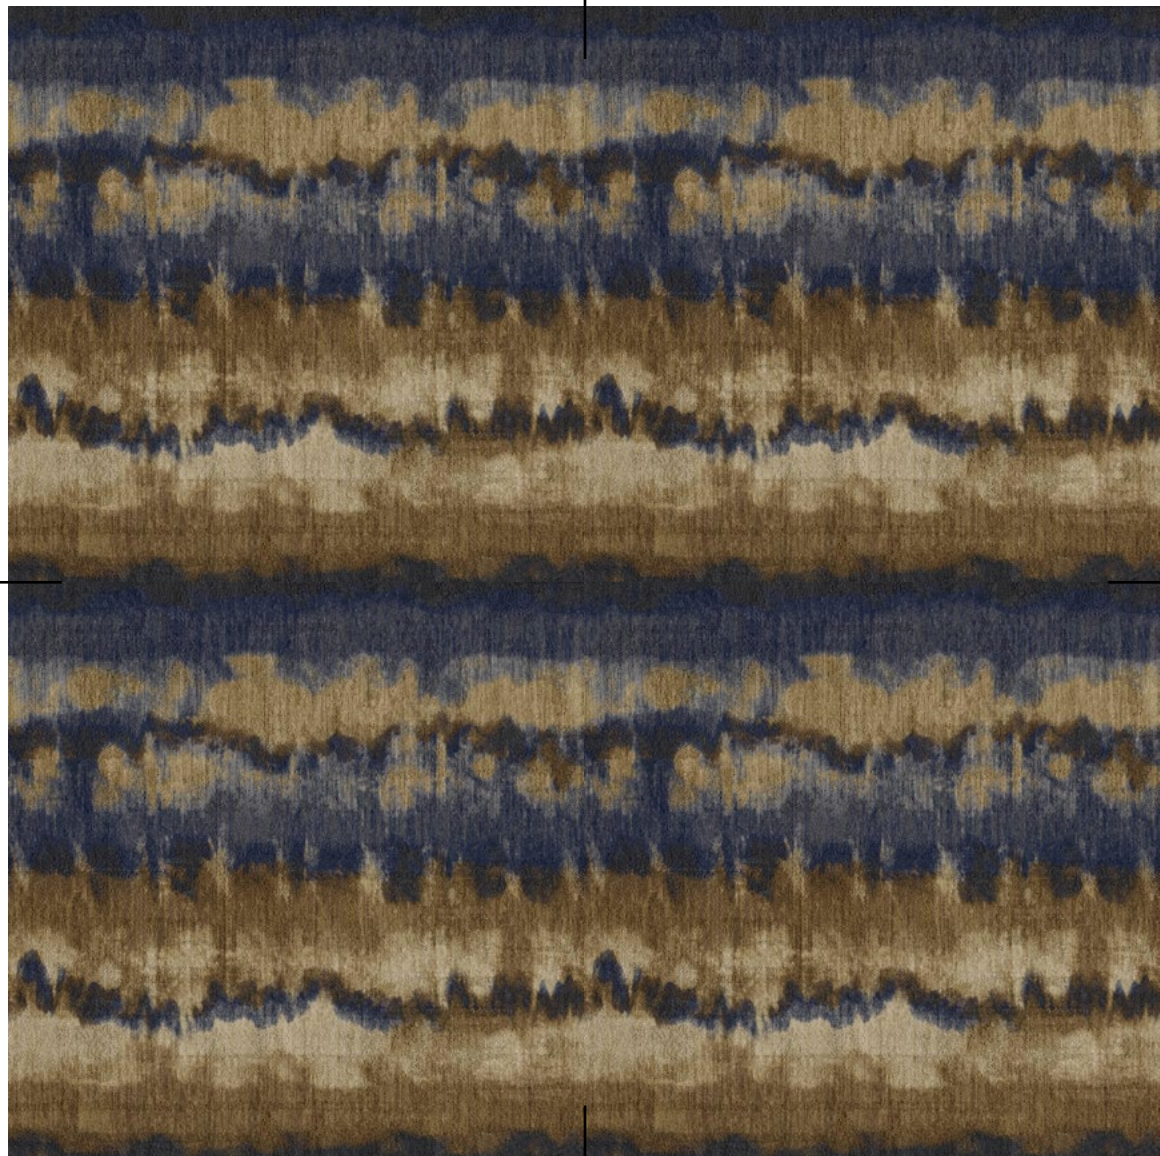

DR#:01415804VL
Repeat: 1m x 1m (39.4" W x 39.4"L)
1 Tile Field (4 Tiles Shown)
Milliken PrintWorks™ Technology
Terzo

1	1
1	1