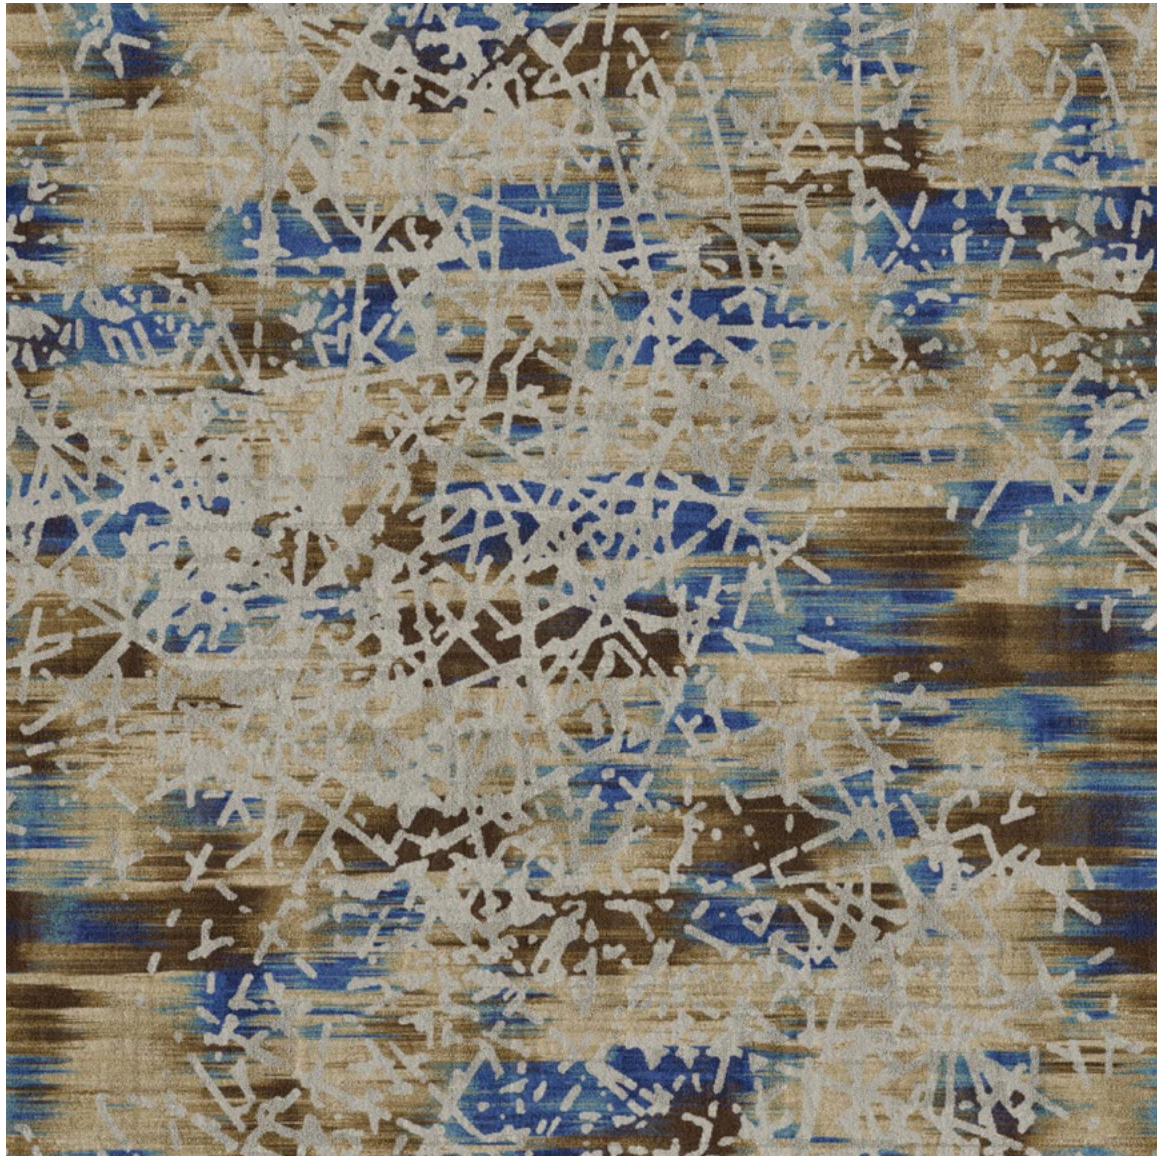

DR#:01415803VL
 Repeat: 2m x 2m (78.8" W x 78.8"L)
 4 Tile Field
 Milliken PrintWorks™ Technology
 Terzo

1	2
3	4

- F111
- F110
- C180
- F108
- A172
- B183
- B180
- F109

Images in this brochure are approximate for color and pattern scale. Please use actual samples to make your final selections.

- F111
- F110
- F109
- F108
- A114
- L170
- J170
- H146
- A172

DR#:01407013VL
Repeat: 2m x 2m (78.8" W x 78.8"L)
4 Tile Field
Milliken PrintWorks™ Technology
Terzo

1	2
3	4

Images in this brochure are approximate for color and pattern scale. Please use actual samples to make your final selections.

DR#:01415804VL
 Repeat: 1m x 1m (39.4" W x 39.4"L)
 1 Tile Field (4 Tiles Shown)
 Milliken PrintWorks™ Technology
 Terzo

1	1
1	1

- C183
- F110
- F109
- F108
- A114
- L171
- B183
- B180

Images in this brochure are approximate for color and pattern scale. Please use actual samples to make your final selections.

1	1
1	1

- K172
- J172
- F109
- F110
- A108

Images in this brochure are approximate for color and pattern scale. Please use actual samples to make your final selections.

- H147
- B113
- K170
- H145
- P151
- A172