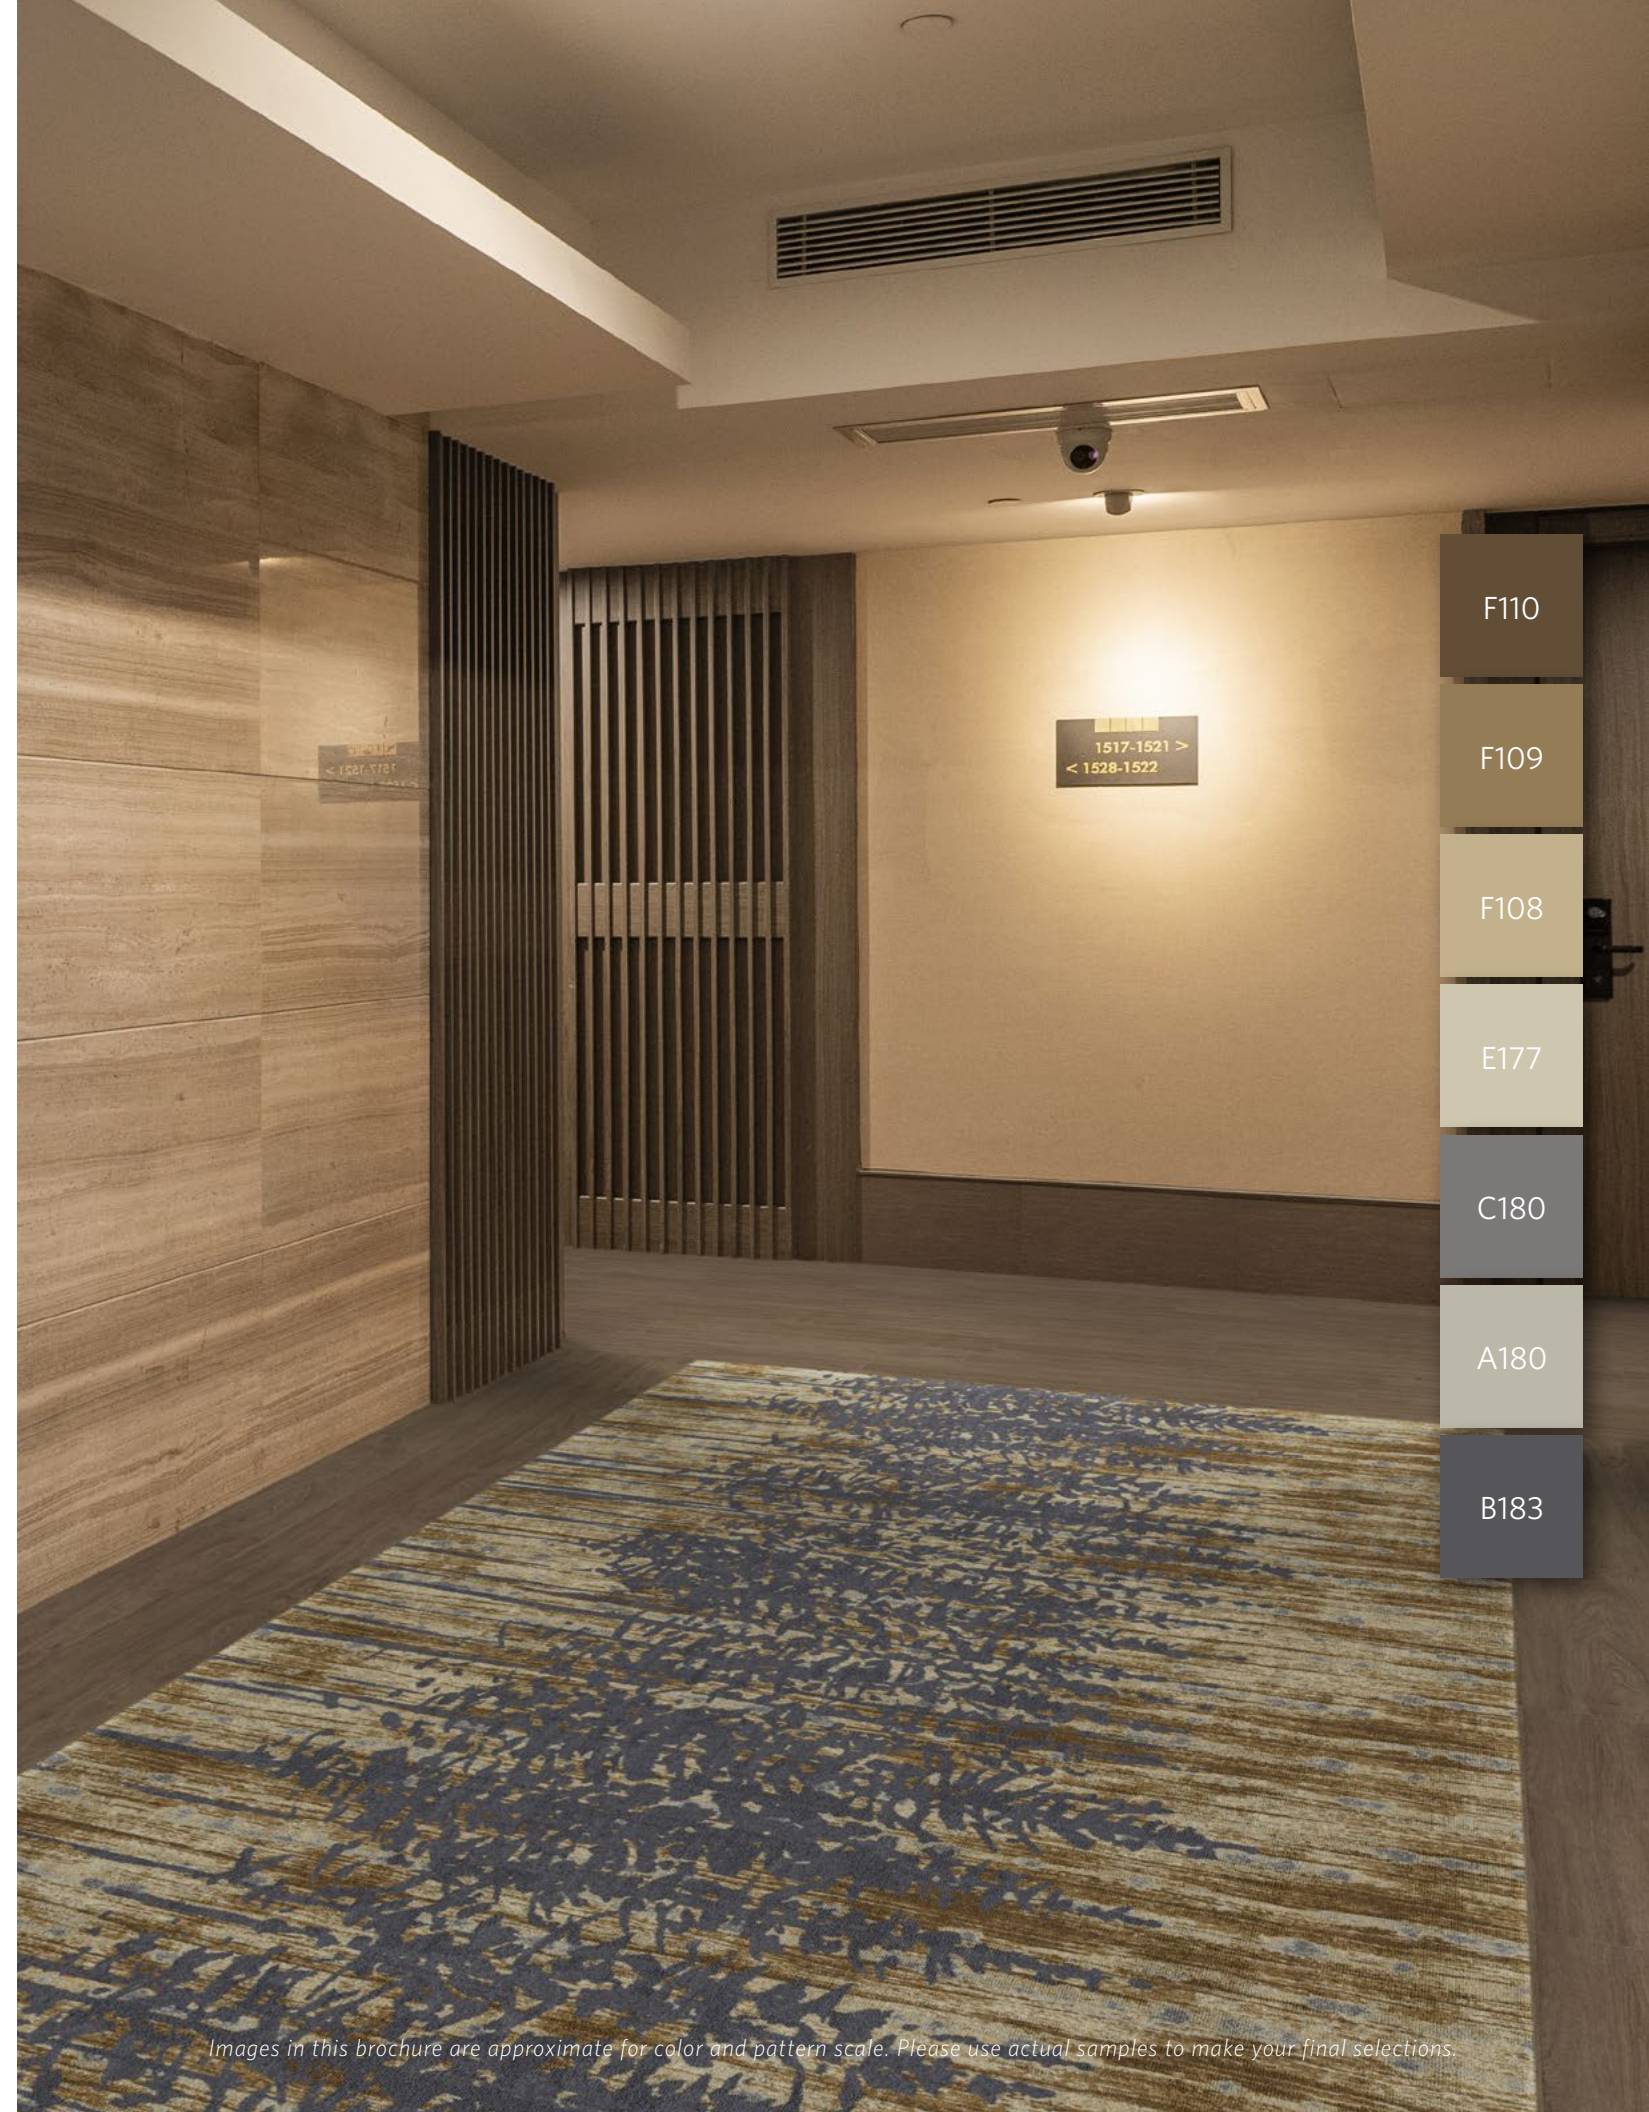

- F110
- F109
- F108
- E177
- C180
- A180
- B183

Images in this brochure are approximate for color and pattern scale. Please use actual samples to make your final selections.