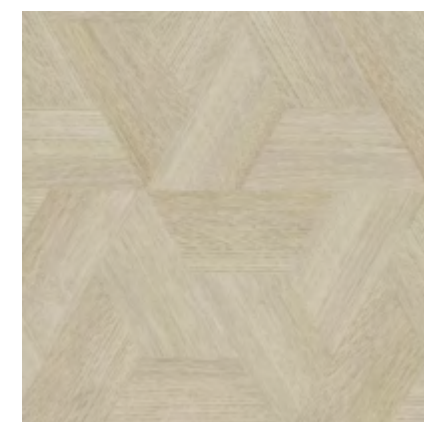

INSTALLATION